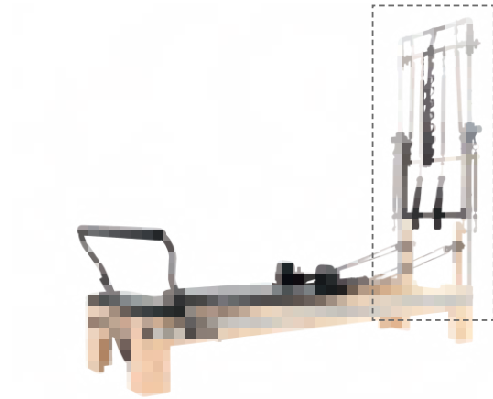

LIM Half Tower with 2Mat Converter
LIM ハーフタワー 2MAT

Weight: 25kg
Size: W625×H2,030(mm)
ZP-HTM-CR40-02